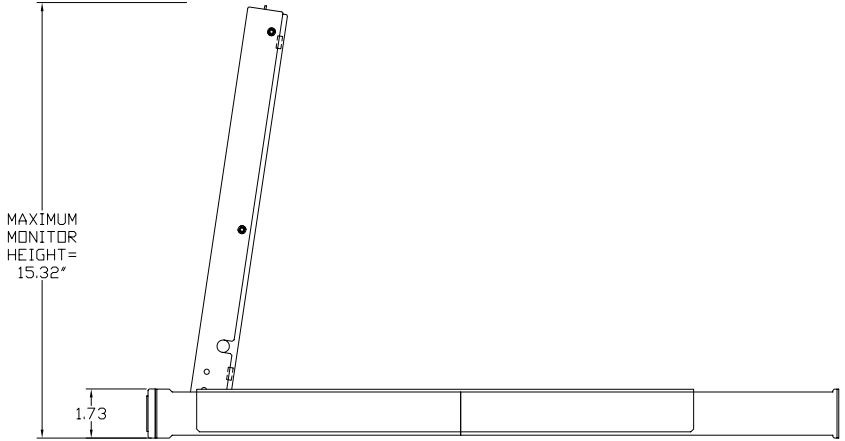

FEATURES:
 SAMSUNG 17" TFT LCD W/ OSD
 RESOLUTION: 1280 X 1024
 COLORS: 16.7 MILLION DISPLAY COLORS
 BALL BEARING SLIDES
 HINGED CABLE MANAGEMENT SCISSORS

 CHASSIS PLANS 4360 Viewridge Ave. San Diego, CA 92123 (858) 571-4330 www.chassis-plans.com	THE INFORMATION CONTAINED IN THIS DOCUMENT IS THE SOLE PROPERTY OF CHASSIS PLANS, LLC. IS COPYRIGHTED, AND IS SUBJECT TO WRITTEN CONFIDENTIALITY AND NON-DISCLOSURE AGREEMENTS. THIS INFORMATION INCLUDING MODIFICATION OF THIS DOCUMENT IS CONFIDENTIAL AND PROPRIETARY TO CHASSIS PLANS, LLC. THIS DRAWING MAY NOT BE DISCLOSED TO THIRD PARTIES INCLUDING VENDORS OR OTHER SUPPLIERS WITHOUT EXPRESS WRITTEN PERMISSION OF CHASSIS PLANS, LLC. REPRODUCTION IN ANY FORM OR MEANS, MECHANICAL, INCLUDING PHOTOCOPIING OR BY ANY INFORMATION STORAGE AND RETRIEVAL SYSTEM WITHOUT THE EXPRESS WRITTEN PERMISSION OF CHASSIS PLANS, LLC. IS A VIOLATION OF STATE AND FEDERAL STATUTES AND WILL SUBJECT THE VIOLATOR TO MONETARY DAMAGES. © CHASSIS PLANS, LLC. 2003	MATERIAL	TITLE
	UNLESS OTHERWISE SPECIFIED DIMENSIONS ARE IN INCHES. TOLERANCES ARE: DECIMALS .X ± .1 ANGLES .XX ± .03 ± 0'30" .XXX ± .010 SCALE: NONE	FINISH	CPS1-17R 17" LCD DRAWER CUSTOMER DRAWING
		FILE: CPS1-17R_CUSTOMER_DWG	SHEET 1 OF 1